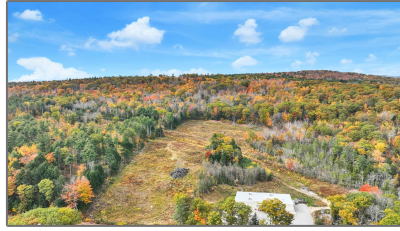

For Sale

- M16-L02 US 202 Highway, Bennington, New Hampshire 03442

Basic Info

Property Type:	
Listings Type:	For Sale
Price:	$149,000
Lot Area:	19.39 Acre
MLS #:	5005992
Days On Market:	51

Property Details

Listing Status:	Active Under Contract
Tax - Gross Amount:	$23
Tax Year:	2023
Garage Capacity:	0
Zoning:	RA R
Roads:	Paved,Public
Lot - Sqft:	844,628 Sqft
Road Frontage:	Yes
Price Per SQFT:	$7,684
Road Frontage Length:	250
Easements:	Yes

Location

Address:	M16-L02 US 202 Highway
County:	NH-Hillsborough
Country:	US
State:	NH
City:	Bennington

Exterior

Water Frontage Length:	0