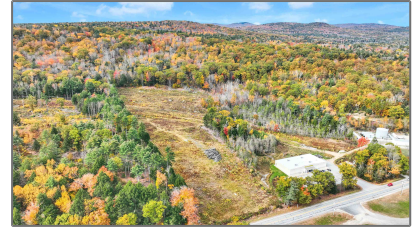

For Sale

- M16-L02 US 202 Highway, Bennington, New Hampshire 03442

Basic Info

Property Type:	
Listings Type:	For Sale
Price:	\$149,000
Lot Area:	19.39 Acre
MLS #:	5005992
Days On Market:	51

Property Details

Listing Status:	Active Under Contract
Tax - Gross Amount:	\$23
Tax Year:	2023
Garage Capacity:	0
Zoning:	RA R
Roads:	Paved,Public
Lot - Sqft:	844,628 Sqft
Road Frontage:	Yes
Price Per SQFT:	\$7,684
Road Frontage Length:	250
Easements:	Yes