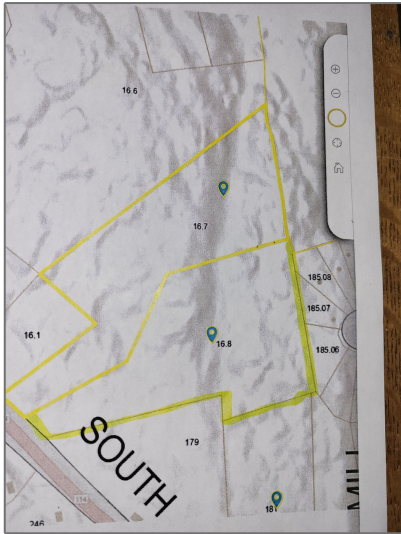

For Sale

- 109-16-7&8 South Stark Highway, Weare, New Hampshire 03328-1

Basic Info

Property Type:	
Listing Type:	For Sale
Price:	$225,000
Lot Area:	24.06 Acre
MLS #:	4973118
Days On Market:	272

Property Details

Listing Status:	Active
Tax - Gross Amount:	$13
Tax Year:	2022
Garage Capacity:	0
Zoning:	Rural Ag
Roads:	Paved, Public
Lot - Sqft:	1,048,054 Sqft
Road Frontage:	Yes
Price Per SQFT:	$9,352
Road Frontage Length:	200
Easements:	Yes

Location

Address: **109-16-7&8 South Stark Highway**

Exterior

Water Frontage Length: **0**